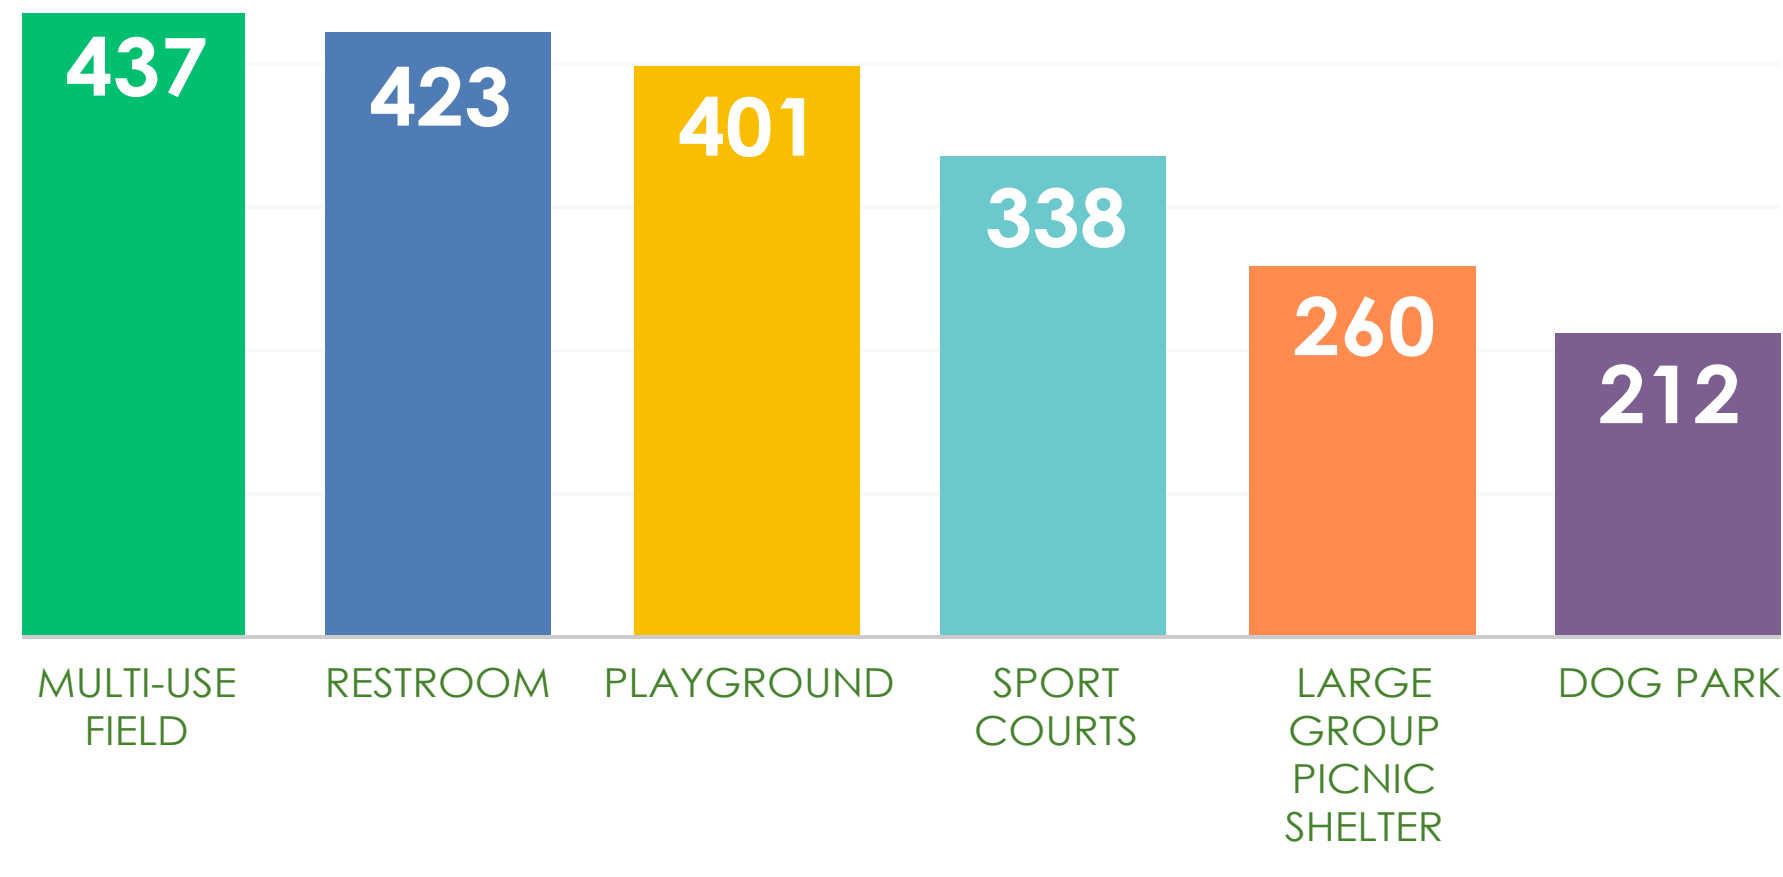

782
RESPONDENTS

HOW PEOPLE HEARD ABOUT THE SURVEY

TOP AMENITIES PEOPLE REQUESTED:

TOP SUPPORTING AMENITIES PEOPLE REQUESTED:

SPORT FIELD AMENITIES PEOPLE REQUESTED:

SPORT COURT ACTIVITIES PEOPLE REQUESTED:

ADDITIONAL WRITE-IN AMENITIES REQUESTED:

bike pump track
dog park
please area
need park
trail playground
pond volleyball
disc golf course

Pickleball Sport track
Tennis Court
kids Pool
shaded love
Splash Pad
fields court

Cricket

CRICKET

SPLASH PAD

PLAY AREA

DOG PARK

SPORT COURT

SHADE

DESIRED PLAY AREA TYPE

DESIRED PARK THEME