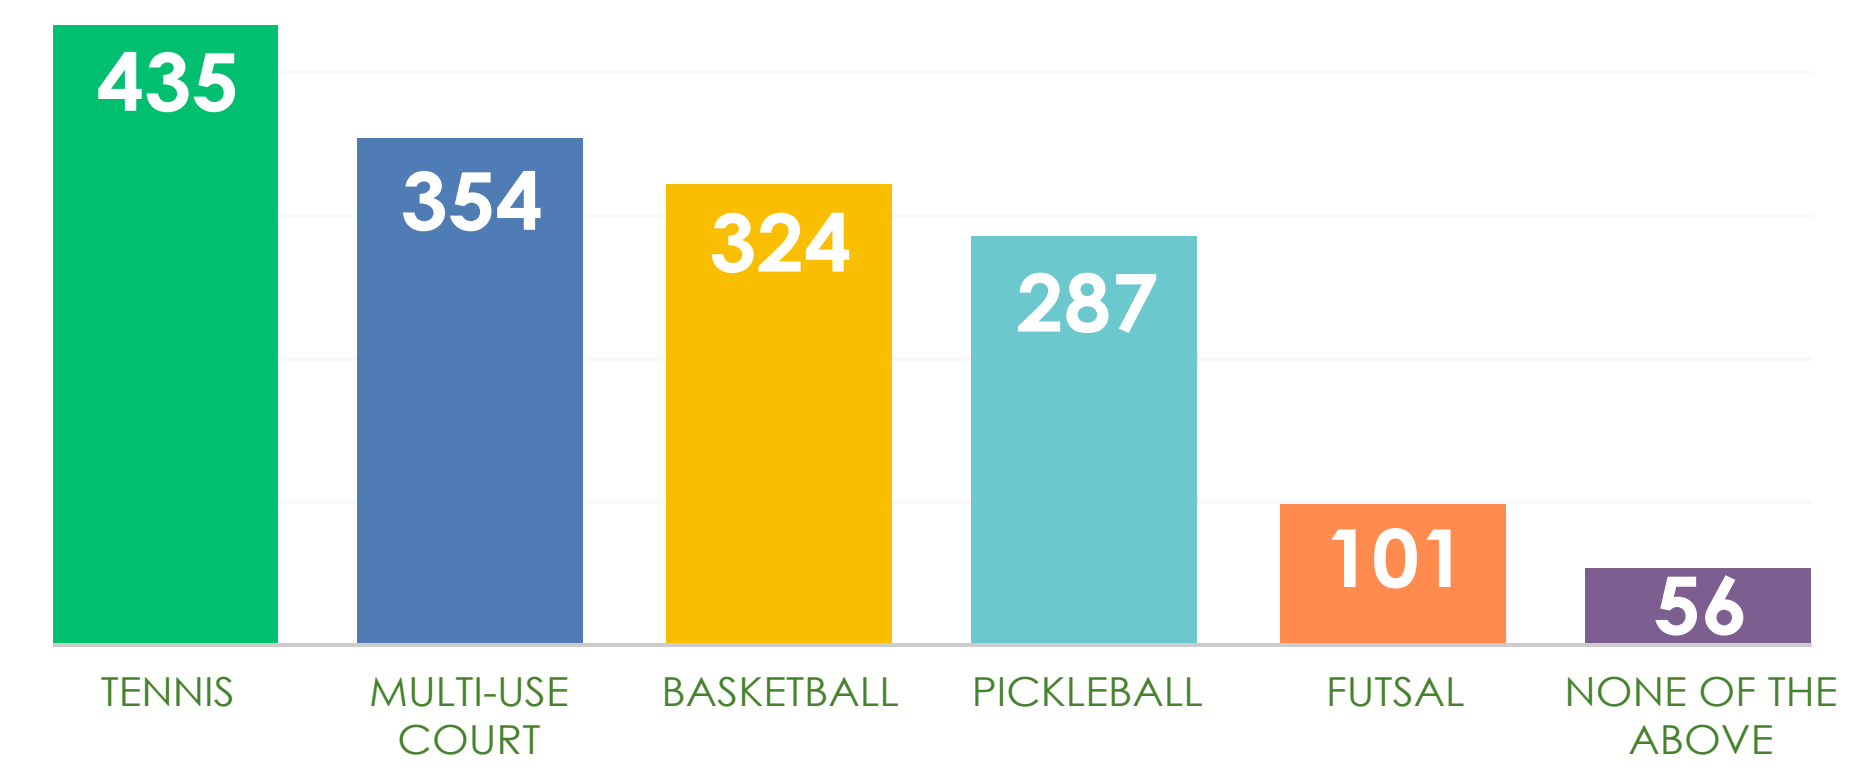

782
RESPONDENTS

HOW PEOPLE HEARD ABOUT THE SURVEY

TOP AMENITIES PEOPLE REQUESTED:

TOP SUPPORTING AMENITIES PEOPLE REQUESTED:

SPORT FIELD AMENITIES PEOPLE REQUESTED:

SPORT COURT ACTIVITIES PEOPLE REQUESTED:

ADDITIONAL WRITE-IN AMENITIES REQUESTED:

bike pump track
dog park
please area
need park
trail playground
pond volleyball
disc golf course

Pickleball Sport track
Tennis Court
kids Pool
shaded love
Splash Pad
fields court