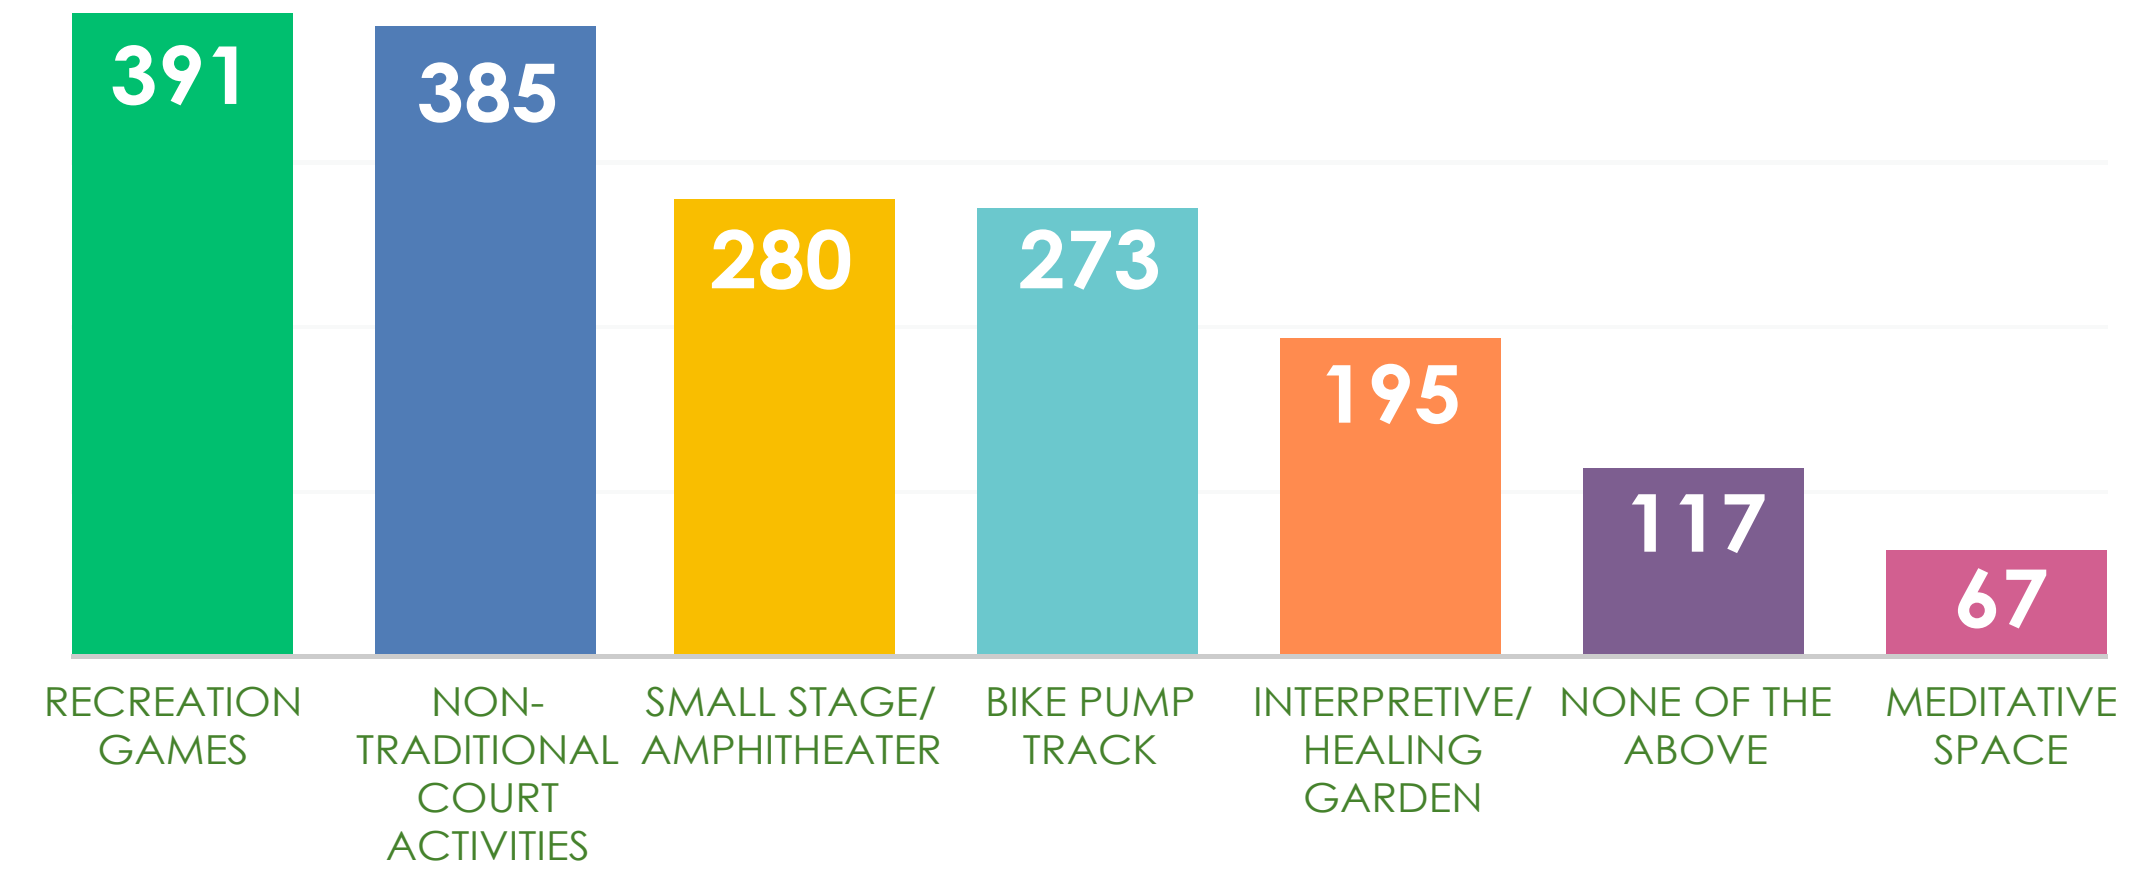

782
RESPONDENTS

HOW PEOPLE HEARD ABOUT THE SURVEY

TOP AMENITIES PEOPLE REQUESTED:

TOP SUPPORTING AMENITIES PEOPLE REQUESTED:

SPORT FIELD AMENITIES PEOPLE REQUESTED:

SPORT COURT ACTIVITIES PEOPLE REQUESTED:

ADDITIONAL WRITE-IN AMENITIES REQUESTED:

bike pump track
dog park
please area
need park
trail playground
pond volleyball
disc golf course

Pickleball Sport track
Tennis Court
kids Pool
shaded love
Splash Pad
fields court

DESIRED PARK THEME