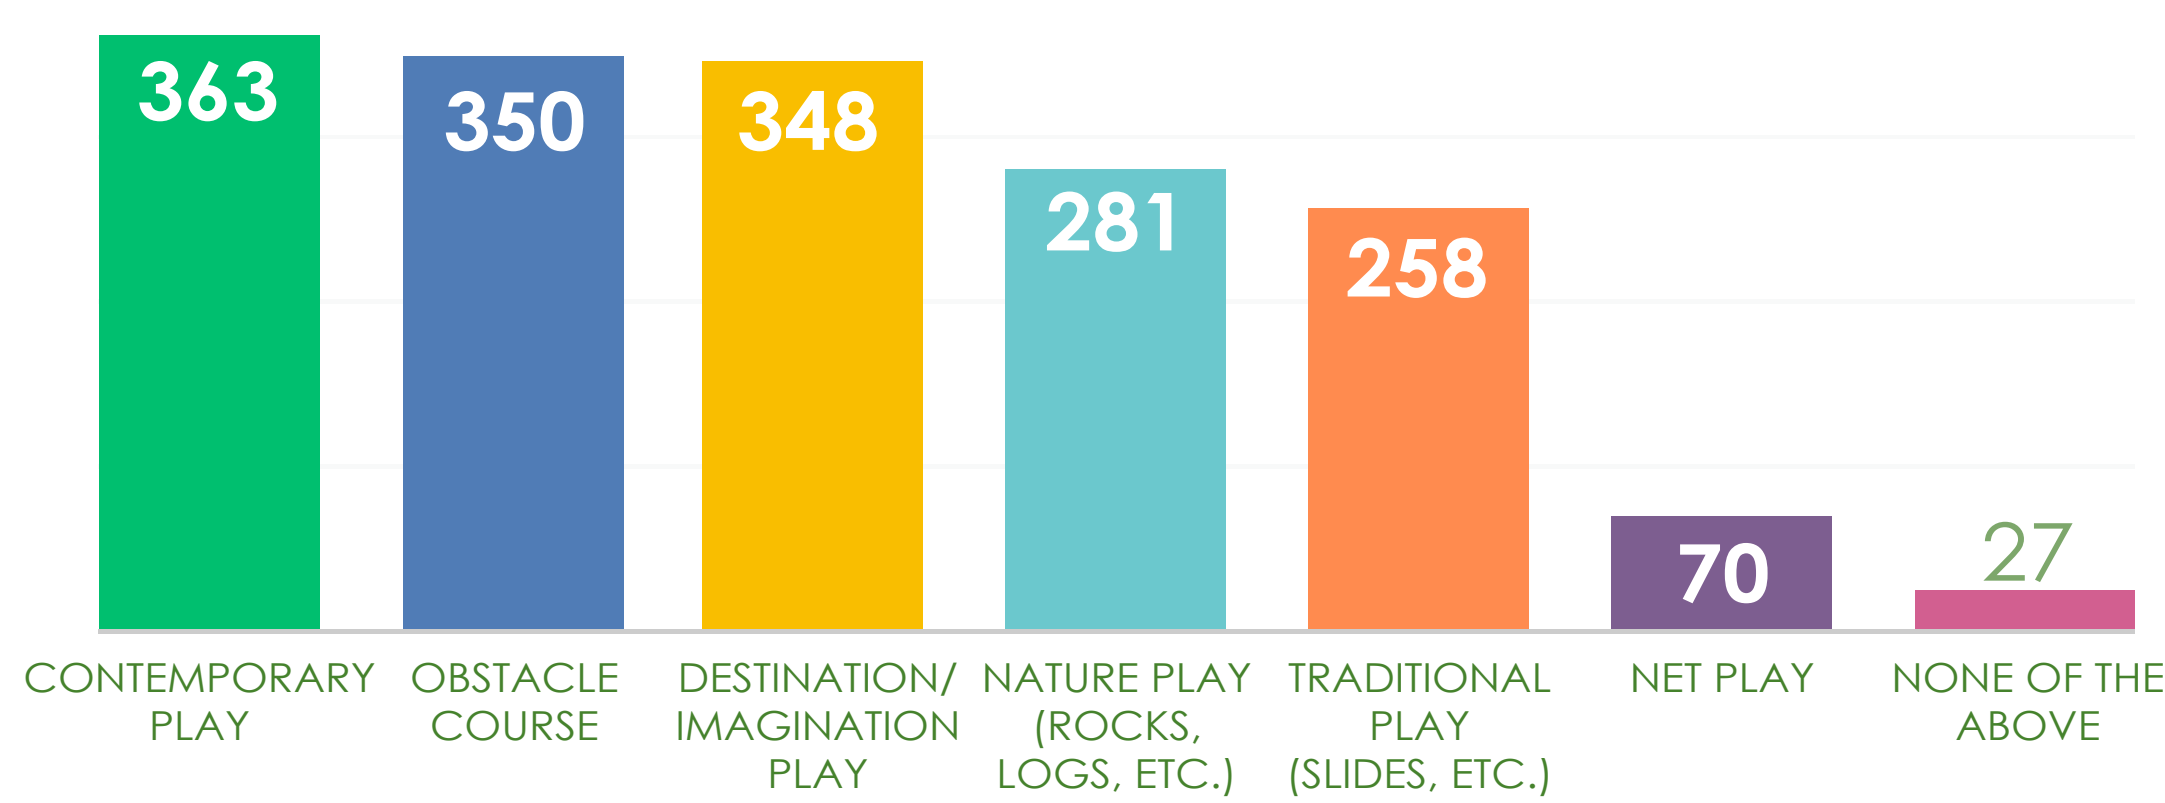

Cricket

CRICKET

SPLASH PAD

PLAY AREA

DOG PARK

SPORT COURT

SHADE

DESIRED PLAY AREA TYPE

DESIRED PARK THEME