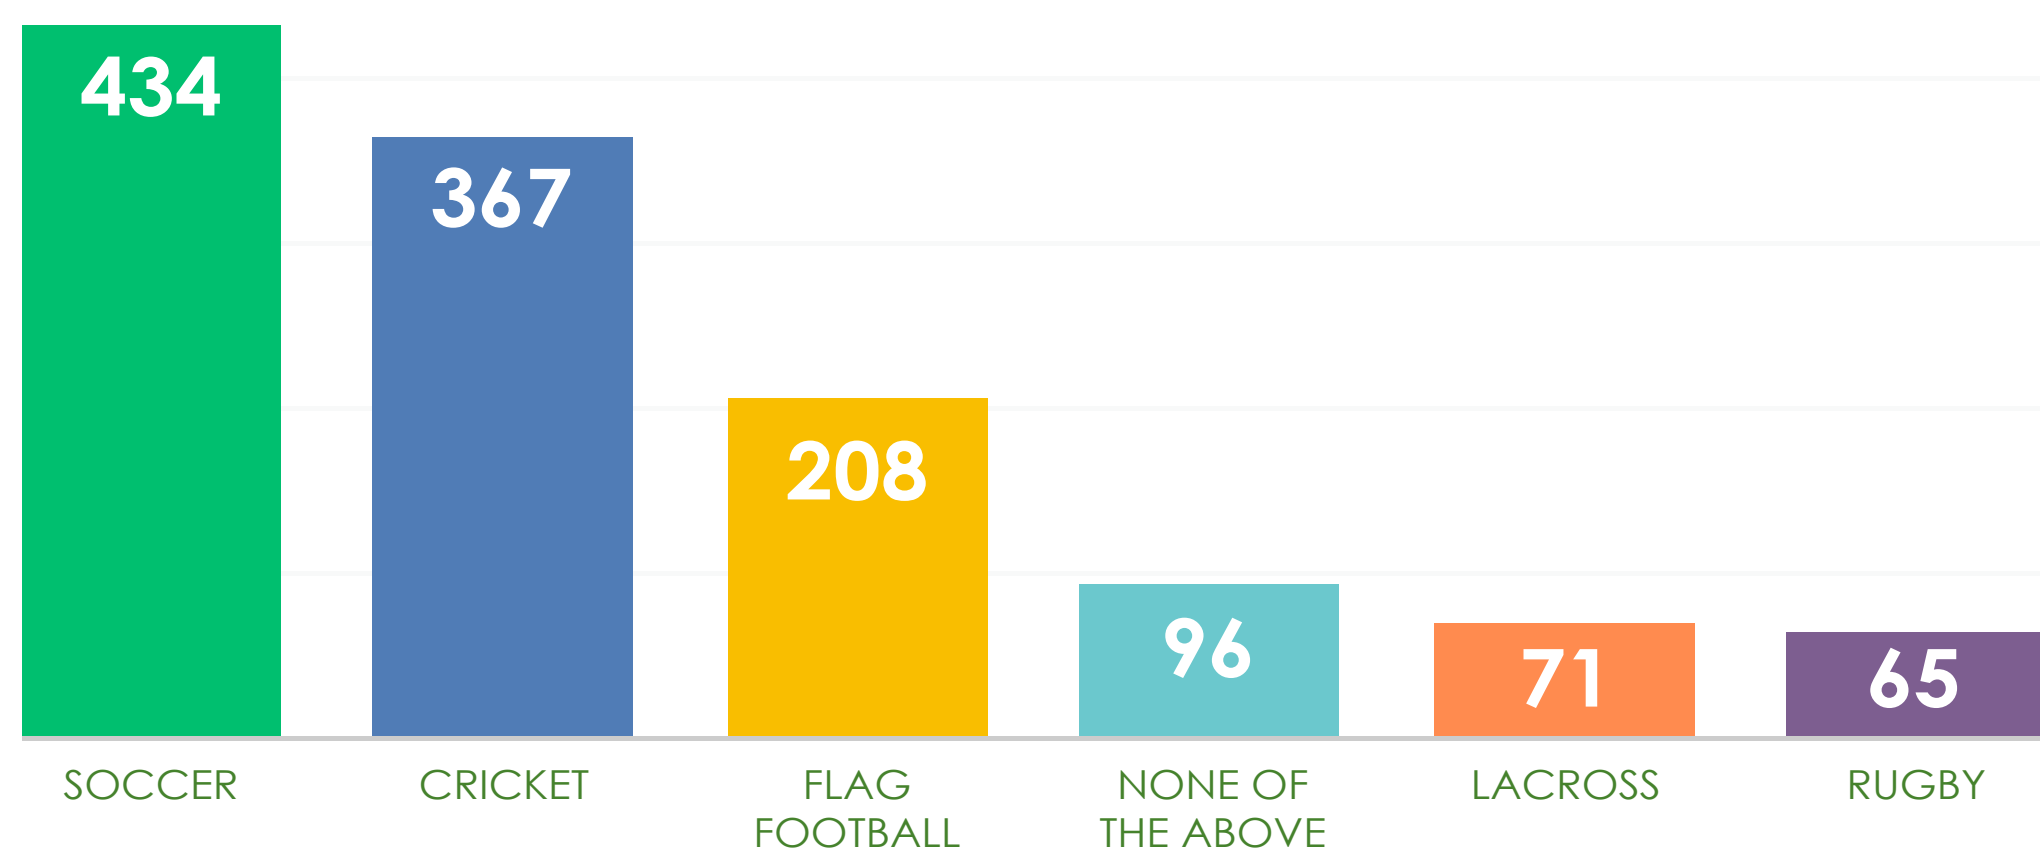

782
RESPONDENTS

HOW PEOPLE HEARD ABOUT THE SURVEY

TOP AMENITIES PEOPLE REQUESTED:

TOP SUPPORTING AMENITIES PEOPLE REQUESTED:

SPORT FIELD AMENITIES PEOPLE REQUESTED:

SPORT COURT ACTIVITIES PEOPLE REQUESTED:

ADDITIONAL WRITE-IN AMENITIES REQUESTED:

bike pump track
dog park
please area
need park
trail playground
pond volleyball
disc golf course

Pickleball Sport track
Tennis Court
kids Pool
shaded love
Splash Pad
fields court