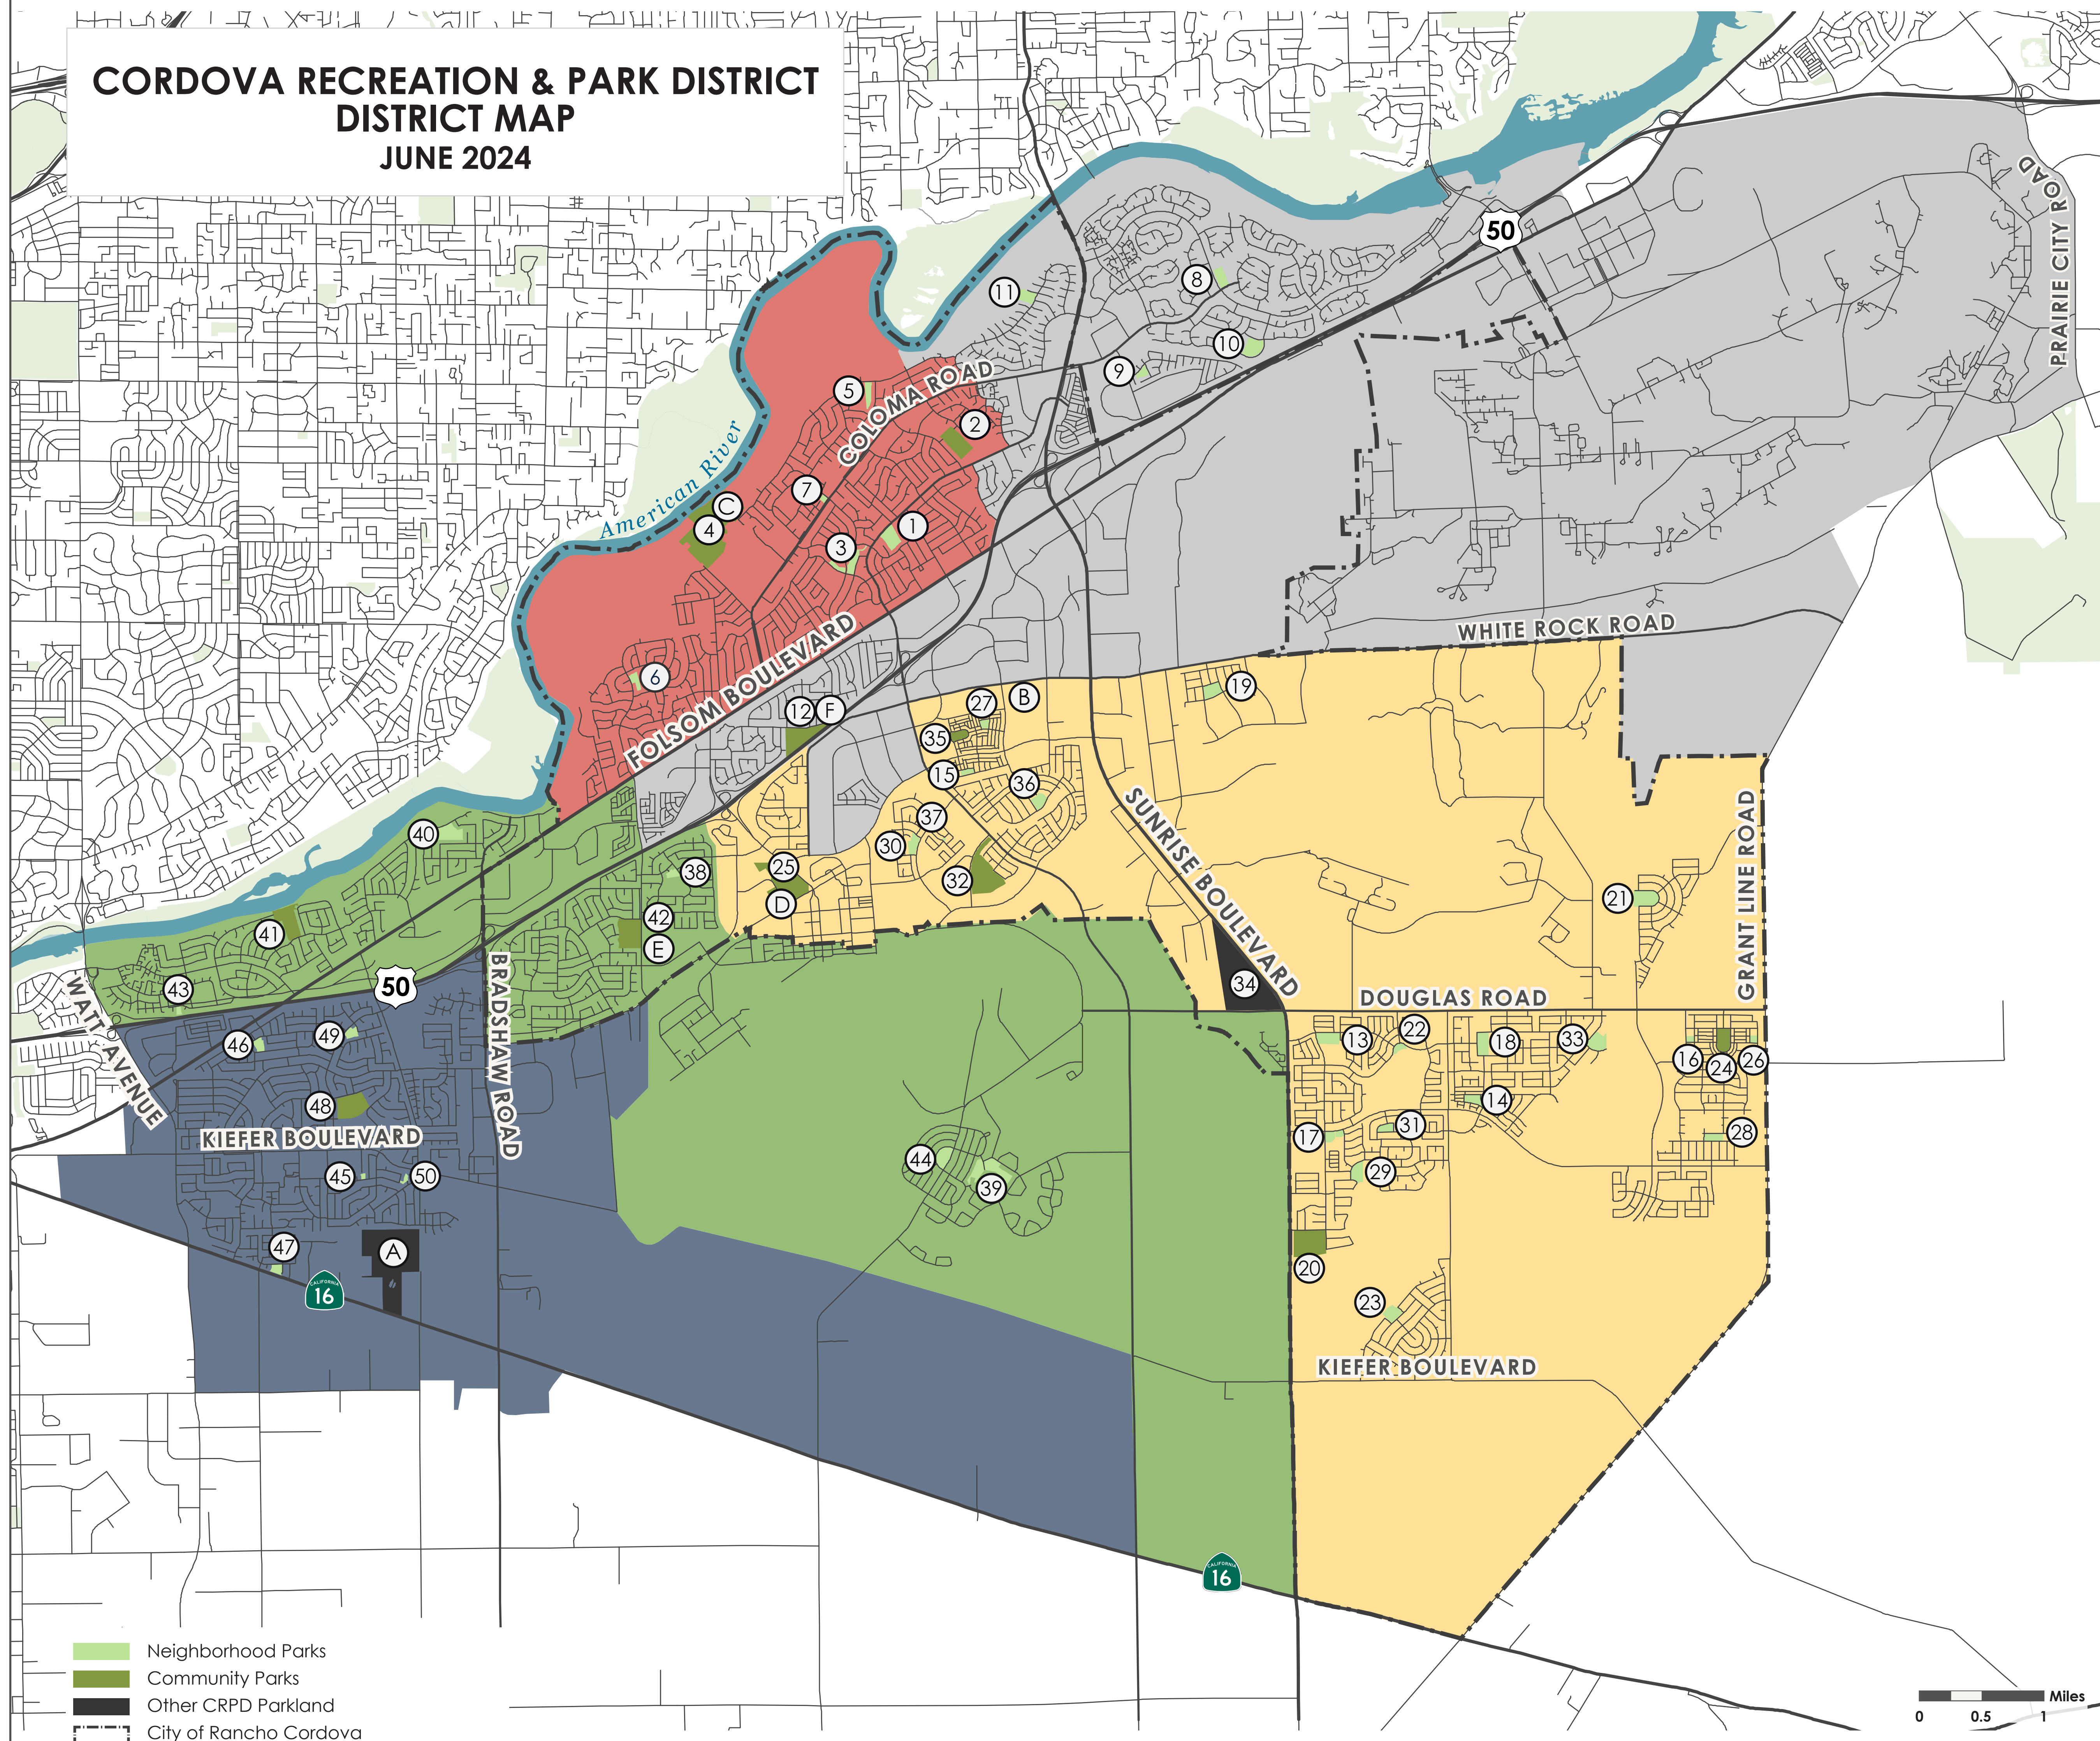

CORDOVA RECREATION & PARK DISTRICT DISTRICT MAP JUNE 2024

- Neighborhood Parks
- Community Parks
- Other CRPD Parkland
- City of Rancho Cordova

PARKS KEY

ELECTION DISTRICT 1

- 1 AHLSTROM PARK
- 2 DAVE ROBERTS COMMUNITY PARK
- 3 FEDERSPIEL PARK
- 4 HAGAN COMMUNITY PARK
- 5 LARCHMONT / ROSSMOOR PARK
- 6 TAYLOR PARK
- 7 W.H. WILLIAMSON PARK

ELECTION DISTRICT 2

- 8 GOLD RIVER PARK
- 9 GOLD STATION PARK
- 10 PROSPECT HILL PARK
- 11 SUNRIVER PARK
- 12 WHITE ROCK COMMUNITY PARK

ELECTION DISTRICT 3

- 13 ARGONAUT PARK
- 14 AURA PARK
- 15 COBBLESTONE PARK
- 16 CYPRESS GROVE PARK
- 17 EAGLE'S NEST PARK
- 18 EXPLORATION PARK
- 19 GOLD RUSH PARK
- 20 HERON LANDING COMMUNITY PARK
- 21 HILLSIDE PARK
- 22 HUMMINGBIRD PARK
- 23 KAVALA RANCH PARK
- 24 LABYRINTH COMMUNITY PARK
- 25 MATHER SPORTS COMPLEX (D)
- 26 PYRAMID PEAK PARK
- 27 RENAISSANCE PARK
- 28 ROCKROSE PARK
- 29 SANDPIPER PARK
- 30 SONOMA PARK
- 31 SPARROW PARK
- 32 STONE CREEK COMMUNITY PARK
- 33 SUNRIDGE PARK
- 34 THE CENTER PROPERTY
- 35 THE VILLAGE GREEN
- 36 TUSCANY PARK
- 37 WATERBROOK PARK

ELECTION DISTRICT 4

- 38 COUNTRYSIDE PARK
- 39 INDEPENDENCE COMMUNITY PARK
- 40 RIVIERA EAST PARK
- 41 LARCHMONT COMMUNITY PARK
- 42 LINCOLN VILLAGE COMMUNITY PARK
- 43 SALMON FALLS PARK
- 44 VETERAN'S PARK

ELECTION DISTRICT 5

- 45 HENLEY PARK
- 46 MANLOVE PARK
- 47 PRIMROSE PARK
- 48 ROSEMONT COMMUNITY PARK
- 49 ROSEMONT NORTH PARK
- 50 ROSSWOOD PARK

FACILITIES

- A CORDOVA GOLF COURSE
- B CRPD DISTRICT OFFICE
- C HAGAN COMMUNITY CENTER
- D MATHER SPORTS CENTER
- E NEIL ORCHARD SENIOR ACTIVITIES CENTER
- F WHITE ROCK COMMUNITY CLUBHOUSE